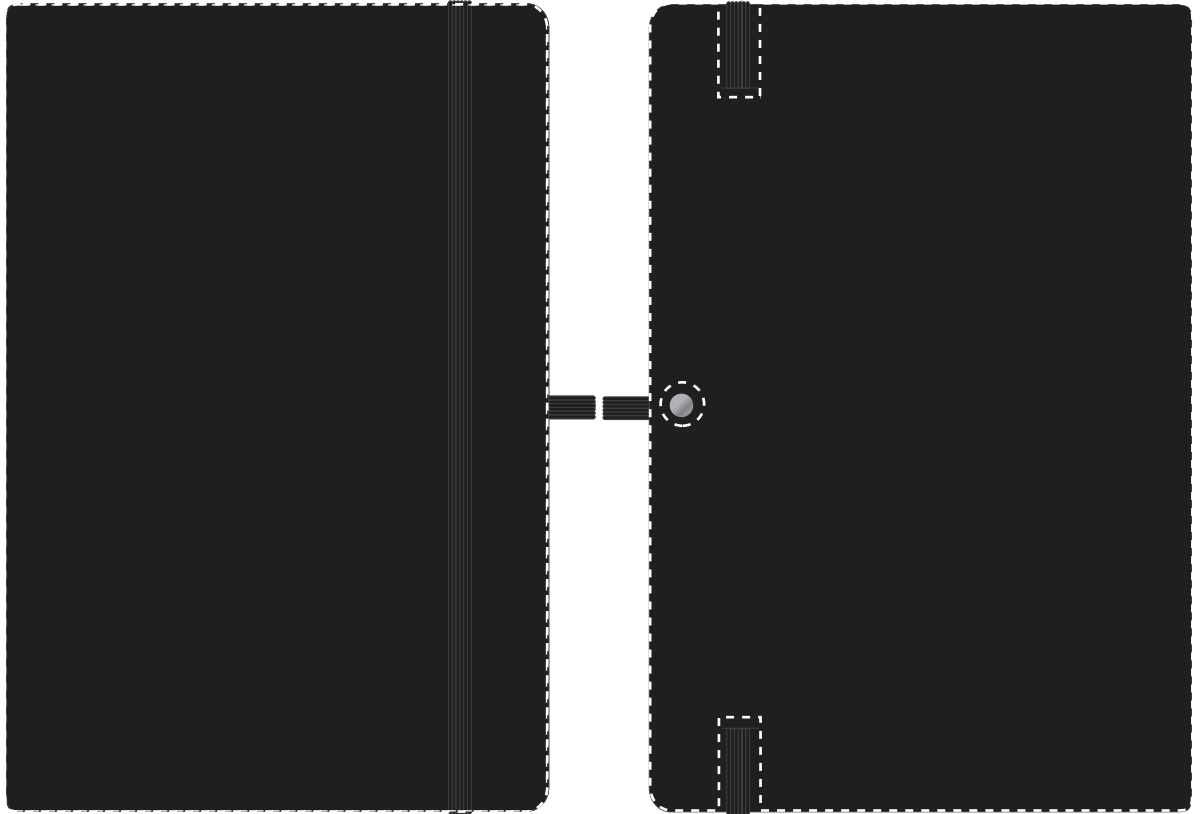

Your Ref:	Quantity:	Product Code: QS2345
Our Ref:	Version: 1	Product Colour: BLACK

PRINTING CONCERNS:**PRODUCT INFO: DUE TO THE NATURE OF THE PRODUCT THE PRINT POSITION MAY VARY BY 2 - 3 MM**

We stock this item in the following colours

**PANTONE REFERENCE(S)**
 **Full Colour (Edge to Edge)**

ARTWORK SCALE 50%

Product Image for visualisation
- colours may vary

-  **CENTRED TO PRINT AREA**
-  **CENTRED TO NOTEBOOK**

The dashed line is to demonstrate print area and will not appear on your printed item

To proceed, please approve visual via the online system.

ARTWORK SCALE 100%
Max print area: Edge to Edge

ARTWORK SCALE 100%
Max print area: Edge to Edge